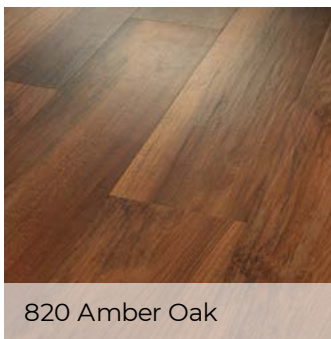

# LUXURY VINYL

WW543 GOLD 4.5

507 WHEAT OAK

## WW543 GOLD 4.5

<b>Construction</b>	SPC	
<b>Profile</b>	Click	
<b>Size</b>	7" x 48"	17.78 cm x 121.92 cm
<b>Overall Thickness</b>	0.189"	4.8 mm
<b>Wear Layer Thickness</b>	12 mil (0.012")	0.3 mm
<b>Finish</b>	ArmourBead	
<b>Edge Description</b>	Micro Bevel	
<b>Area per Carton</b>	18.68 sq ft	1.74 sq m
<b>Area per Pallet</b>	1494.4 sq ft	138.83 sq m
<b>Installation</b>	Floating	
<b>Installation Grade</b>	Above, On, Below	
<b>Ortho-Phthalates Free</b>	Yes	
<b>FloorScore Certified</b>	Yes	
<b>Residential Warranty</b>	30 Years	
<b>Commercial Warranty</b>	7 Year Light Commercial	