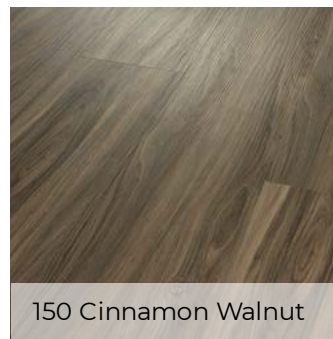

LUXURY VINYL

WW543 GOLD 4.5

Construction	SPC	
Profile	Click	
Size	7" x 48"	17.78 cm x 121.92 cm
Overall Thickness	0.189"	4.8 mm
Wear Layer Thickness	12 mil (0.012")	0.3 mm
Finish	ArmourBead	
Edge Description	Micro Bevel	
Area per Carton	18.68 sq ft	1.74 sq m
Area per Pallet	1494.4 sq ft	138.83 sq m
Installation	Floating	
Installation Grade	Above, On, Below	
Ortho-Phthalates Free	Yes	
FloorScore Certified	Yes	
Residential Warranty	30 Years	
Commercial Warranty	7 Year Light Commercial	

VSBTB | 94"
VSBT2 | 94"

VSTMD | 94"
VSTM2 | 94"

RD3HS | 94"
VSMPR | 94"
VSMP2 | 94"

QTRHS | 94"
VSQTR | 94"
VSQT2 | 94"

VSSTN | 94"
VSST2 | 94"

FS4HS | 94"
VFSN2 | 94"