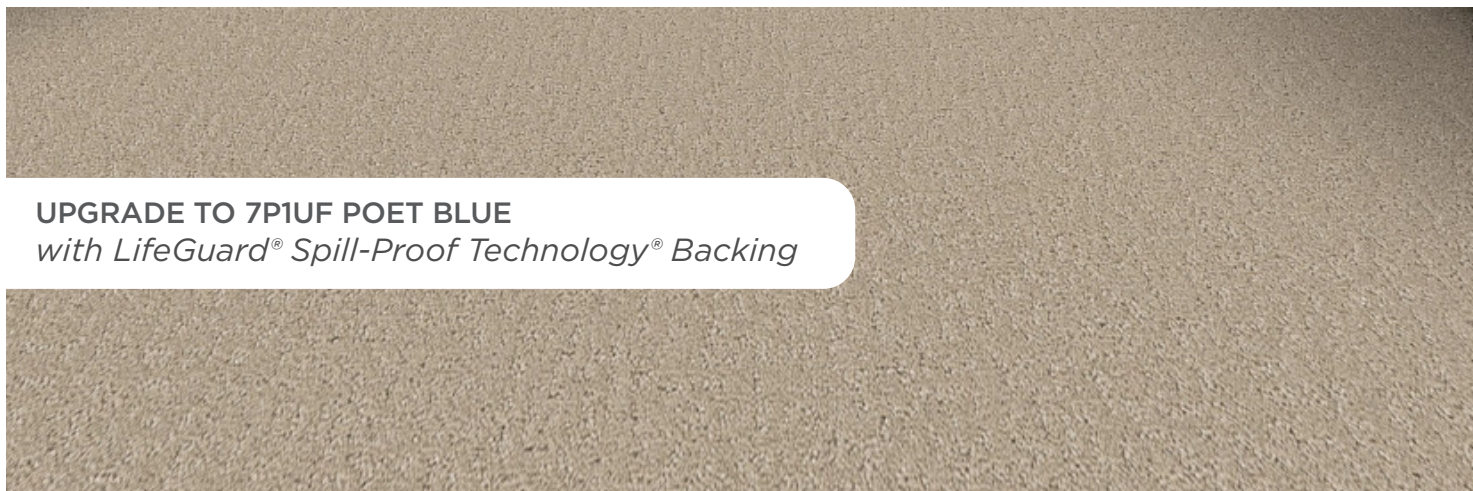

RE7

PLATINUM CARPET

7P1UE POET

UPGRADE TO 7P1UF POET BLUE
with LifeGuard® Spill-Proof Technology® Backing

108 Chateau

430 Blue Smoke	431 Midnight	432 Twilight	433 Ink Spot	442 Lagoon
460 Icicle	530 Silver Mist	531 Moonstone	532 Slate	533 Whisper
534 Gunmetal	730 Cinnamon	731 Brown Sugar	732 Earthshade	733 Khaki
734 Camelback	736 Dark Roast	760 Cigar	830 Petals	831 Burnt Sienna

RE7

PLATINUM CARPET

7P1UE POET

Style Number	7P1UE	
Product Type	Broadloom	
Product Size	12 ft	3.66 m
Face Weight	43.9 oz/yd ²	1488.5 g/m ²
Finished Pile Thickness	0.41 in	10.41 mm
Gauge	1/8 in	31.5 per 10 cm
Tufts	12.3 per in	49 per 10 cm
Density	3855 oz/yd ³	0.143 g/cm ³
Twist Information	5.2	
Number of Colors	35	
Pattern Repeat	No Pattern Match	
Pill Test	Pass	
Durability Rating	4.00	
Total Recycled Content	27.49% (Pre-Consumer 0% Post-Consumer 27.49%)	
Maintenance	Carpet Care & Maintenance Guide	
Environmental	CRI® Green Label Plus (GLP9970)	