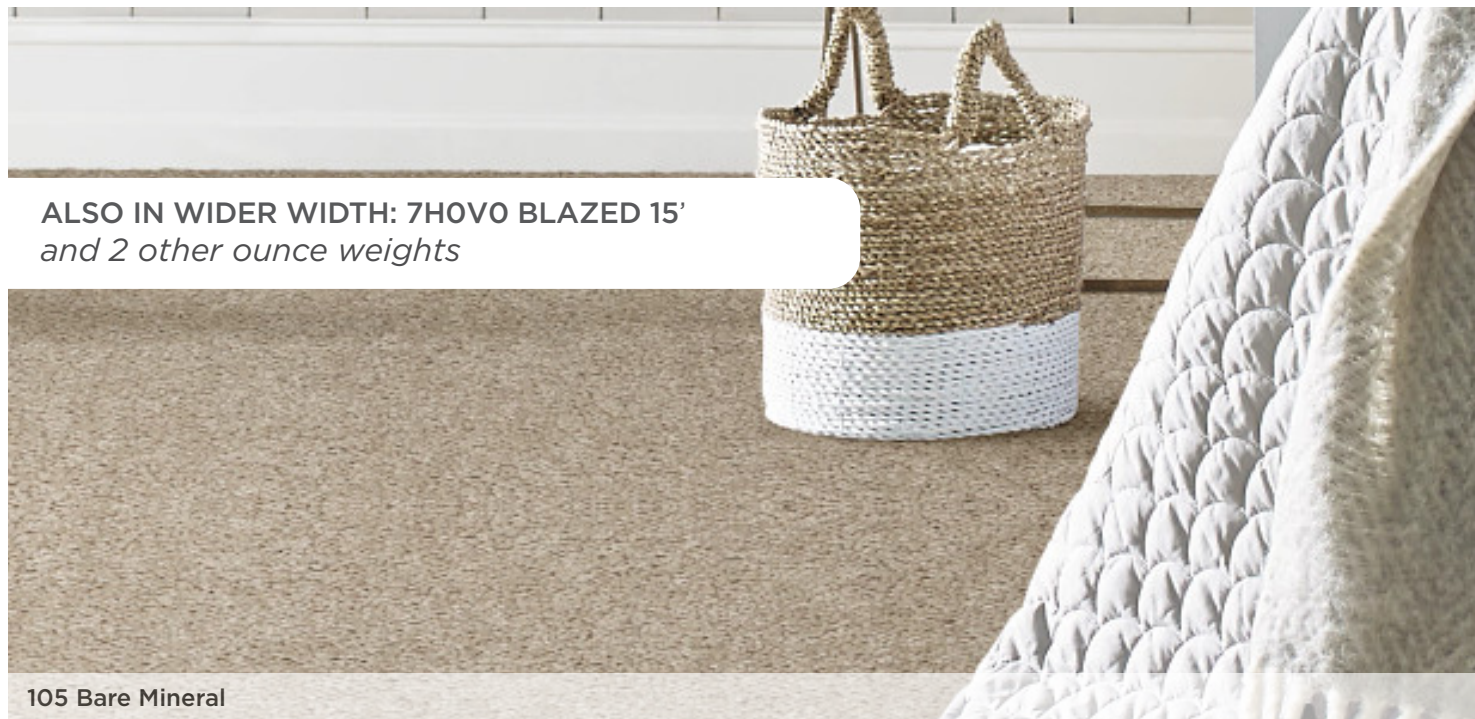

RE7

BRONZE CARPET

7H0U9 BLAZED 12'

ALSO IN WIDER WIDTH: 7H0V0 BLAZED 15'
and 2 other ounce weights

105 Bare Mineral

 S	 S	 S		
301 Garden Grove	400 Castaway	403 Evening Sky	410 Denim	501 Ink Spot
				
502 Armour	610 Flower Pot	700 Hearth Stone	701 Granola	702 Cattail
	 S			 S
703 Driftwood	704 Taffy	705 Coffee Bean	710 Molasses	720 River Slate

S Sampled but not shown here: 541, 340, 545

RE7

BRONZE CARPET

7HOU9 BLAZED 12'

Product Type	Soft Surface - Shaw Floors	
Description	Texture	
Fiber	100% PET Polyester	
Dye Method	Continuous Dyed	
Primary Backing	Polypropylene	
Secondary Backing	ClassicBac®	
Product Size	12 ft	3.66 m
Face Weight	25 oz/yd ²	847.6 g/m ²
Finished Pile Thickness	0.41 in	10.41 mm
Gauge	3/16 in	21 per 10 cm
Tufts	8.8 per in	35 per 10 cm
Density	2142 oz/yd ³	0.079 g/cm ³
Twist Information	5.0	
Number of Colors	40	
Durability Rating	2.50	
Total Recycled Content	0% (Pre-Consumer 0% Post-Consumer 0%)	
Warranty	Shaw 10 Year Warranty	
Type	I	