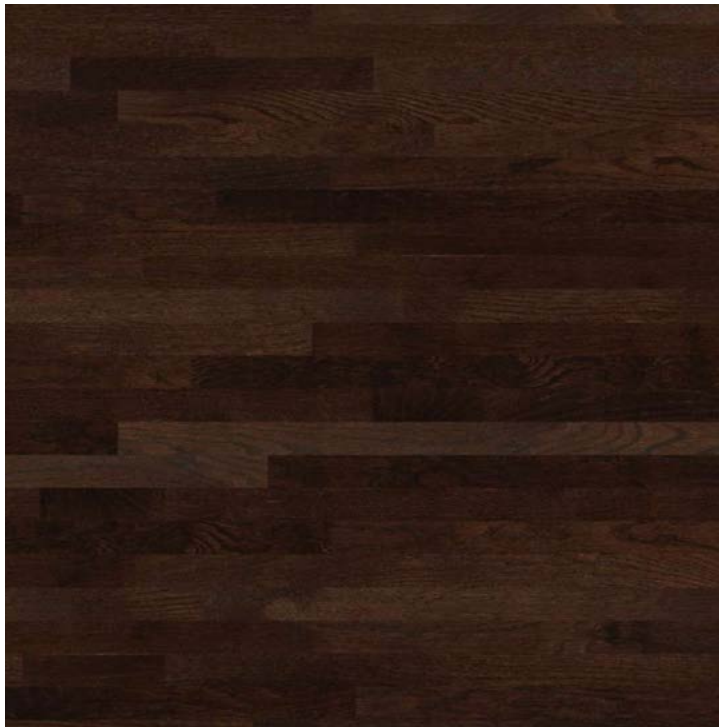

Coffee Bean Oak