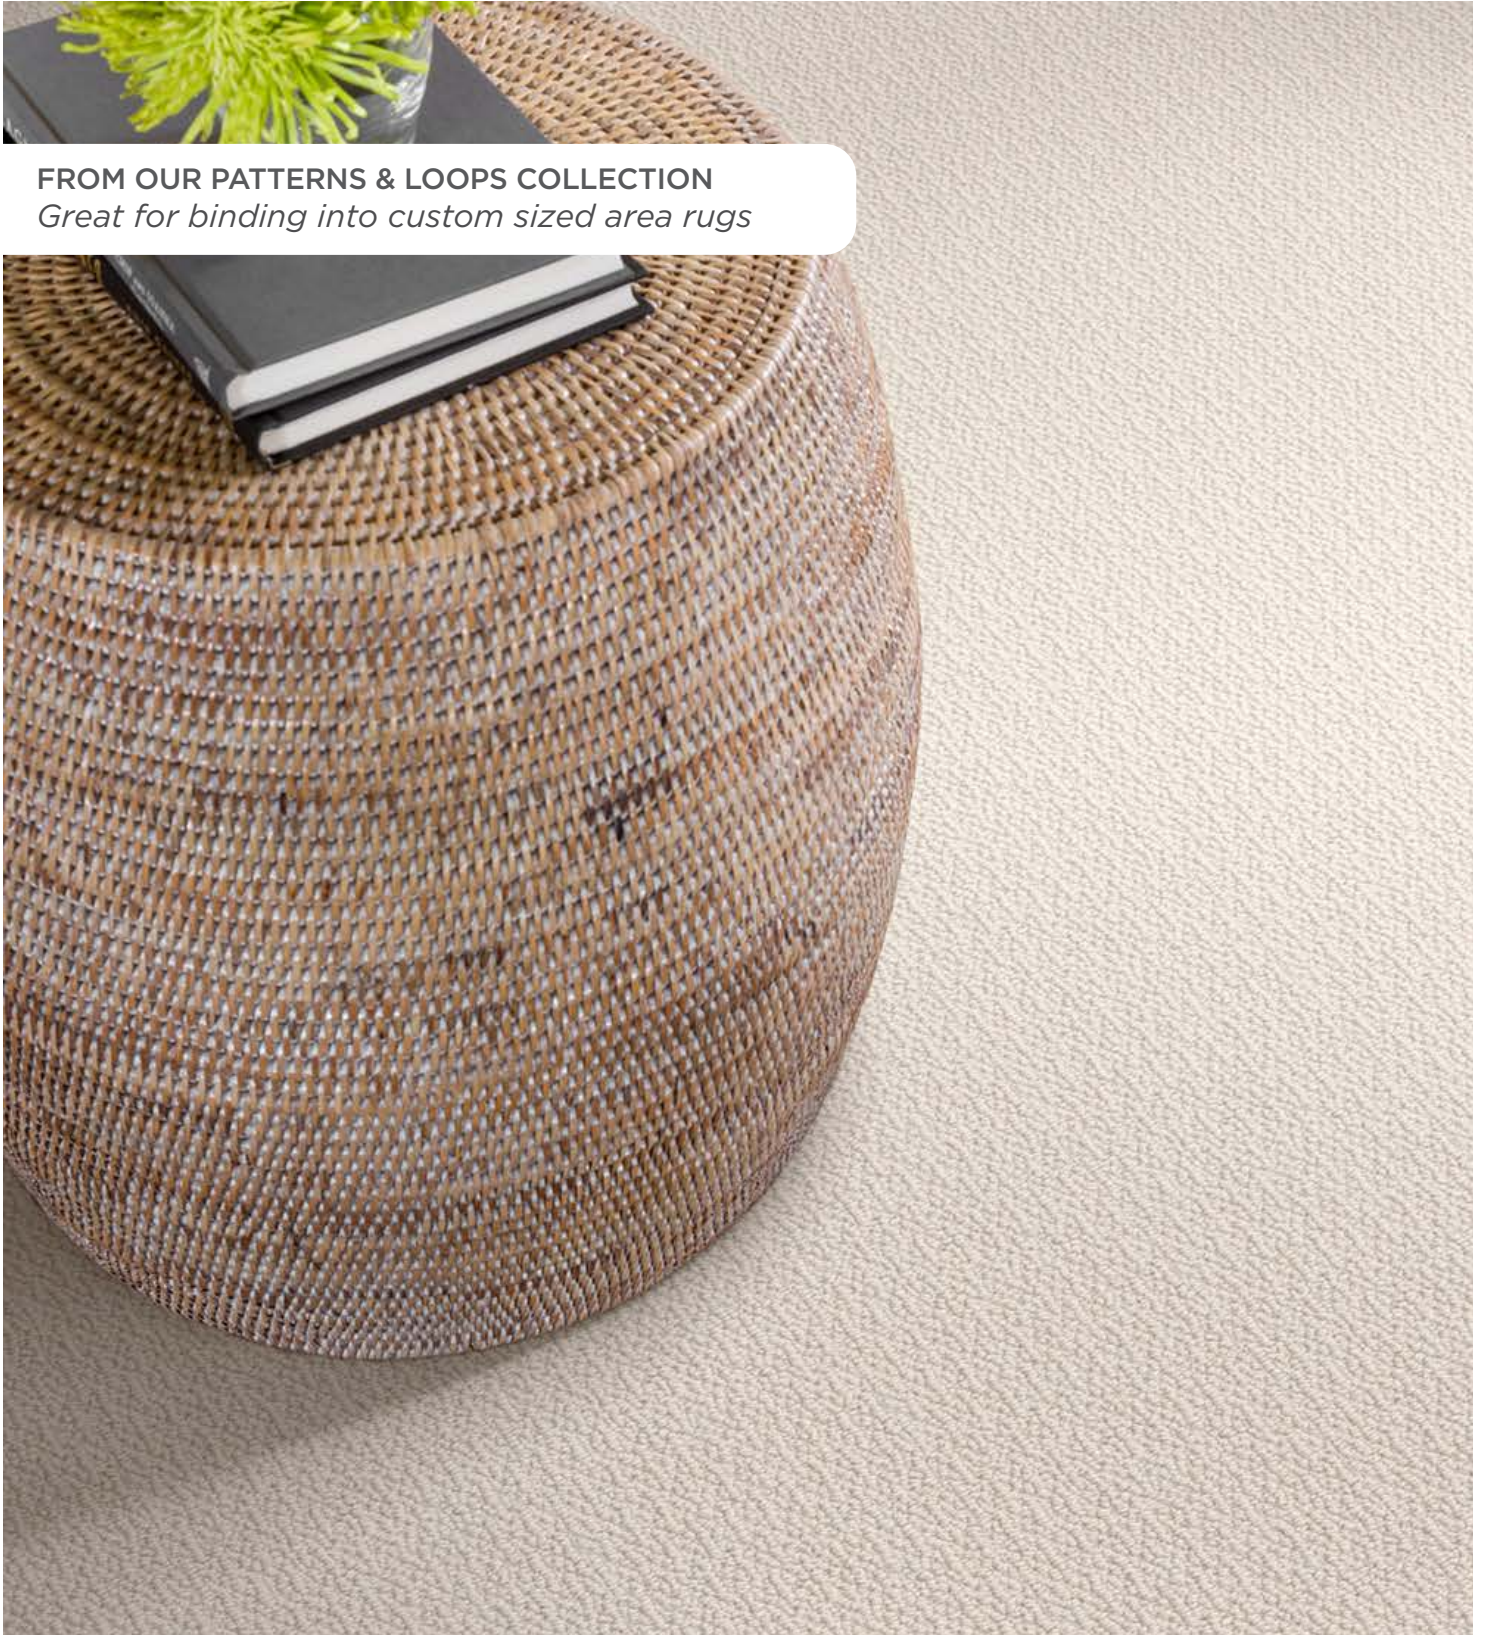

# PREMIUM CARPET

7GOL2 MYRIAD

FROM OUR PATTERNS & LOOPS COLLECTION  
*Great for binding into custom sized area rugs*

103 Canvas

PRO+

# PREMIUM CARPET

7GOL2 MYRIAD

<b>Product Type</b>	Soft Surface - Shaw Floors	
<b>Collection</b>	Simply The Best	
<b>Description</b>	Pattern	
<b>Fiber</b>	100% Solution Dyed PET Polyester	
<b>Dye Method</b>	Predyed	
<b>Primary Backing</b>	Synthetic	
<b>Secondary Backing</b>	ClassicBac®	
<b>Product Size</b>	12 ft	3.66 m
<b>Face Weight</b>	25.3 oz/yd <sup>2</sup>	857.8 g/m <sup>2</sup>
<b>Finished Pile Thickness</b>	0.19 in	4.83 mm
<b>Gauge</b>	5/32 in	25.2 per 10 cm
<b>Tufts</b>	8.1 per in	32 per 10 cm
<b>Density</b>	4794 oz/yd <sup>3</sup>	0.177 g/cm <sup>3</sup>
<b>Twist Information</b>	3.0	
<b>Number of Colors</b>	6	
<b>Pattern Repeat</b>	0.63 in W X 2 in L	1.59 cm W X 5.08 cm L
<b>Pill Test</b>	Pass	
<b>FHA Data UM44D</b>		
<b>Certification Number</b>	<a href="#">53364</a>	
<b>Type</b>	I	
<b>Class</b>	1	
<b>Texture</b>	A	
<b>Durability Rating</b>	4.00	
<b>Total Recycled Content</b>	0% (Pre-Consumer 0%   Post-Consumer 0%)	