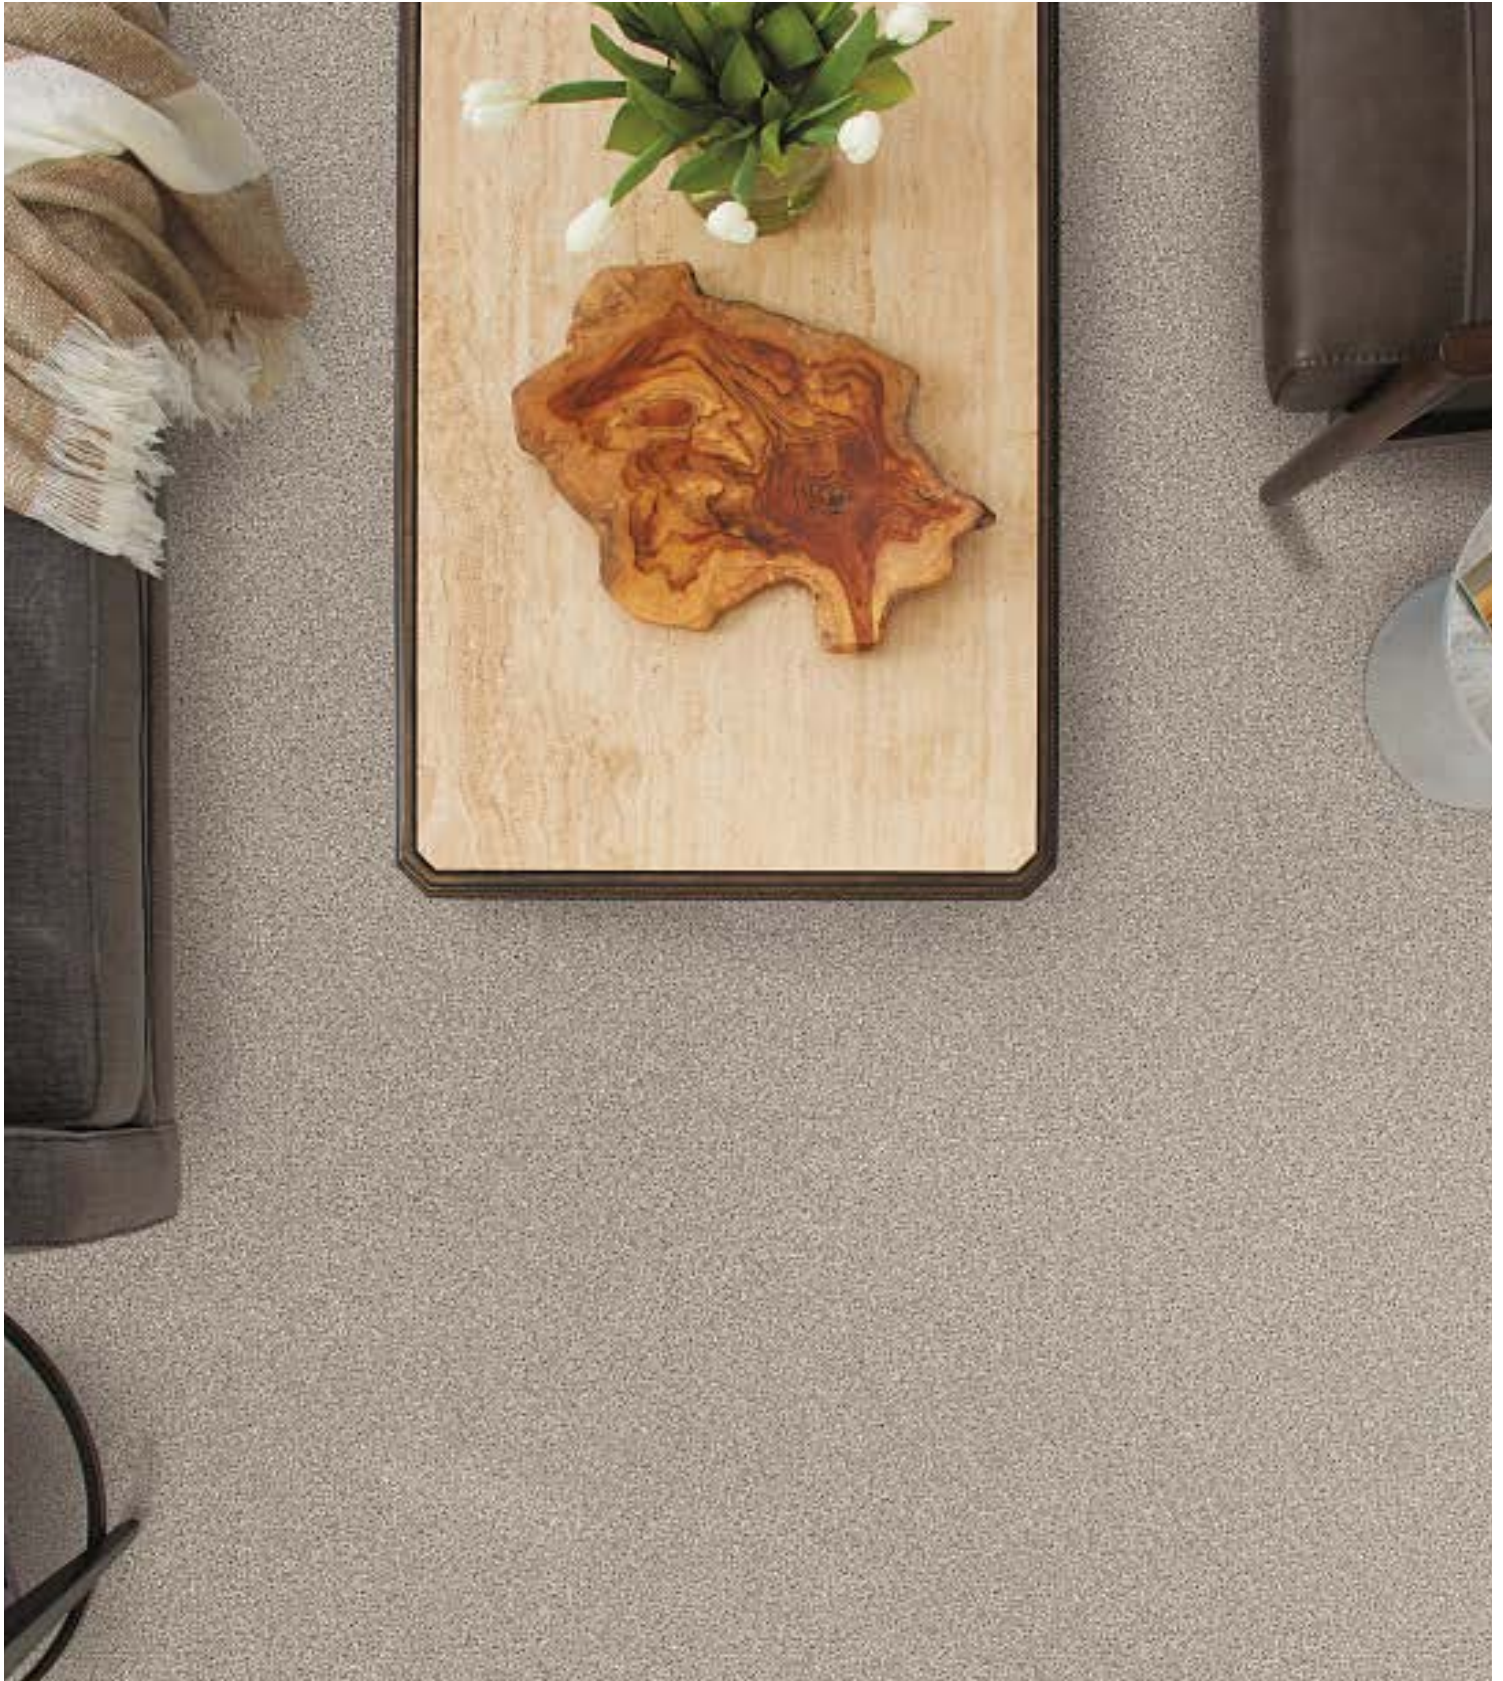

# BRONZE CARPET

7H0V1 BEAUTIFUL<sup>D</sup>

520 Fog

REG

# BRONZE CARPET

7HOV1 BEAUTIFUL <sup>D</sup>

Description	Texture	
Fiber	100% PET Polyester	
Dye Method	Continuous Dyed	
Primary Backing	Polypropylene	
Secondary Backing	ClassicBac®	
Product Size	12 ft	3.66 m
Face Weight	25 oz/yd <sup>2</sup>	847.6 g/m <sup>2</sup>
Finished Pile Thickness	0.41 in	10.41 mm
Gauge	3/16 in	21 per 10 cm
Tufts	8.8 per in	35 per 10 cm
Density	2142 oz/yd <sup>3</sup>	0.079 g/cm <sup>3</sup>
Twist Information	5.0	
Number of Colors	11	
Pill Test	Pass	
FHA Data UM44D		
Certification Number	52314	
Type	I	
Class	1	
Texture	B	
Durability Rating	2.50	
Total Recycled Content	0% (Pre-Consumer 0%   Post-Consumer 0%)	
Warranty	<a href="#">Shaw 10 Year Limited Residential Broadloom Warranty</a>	