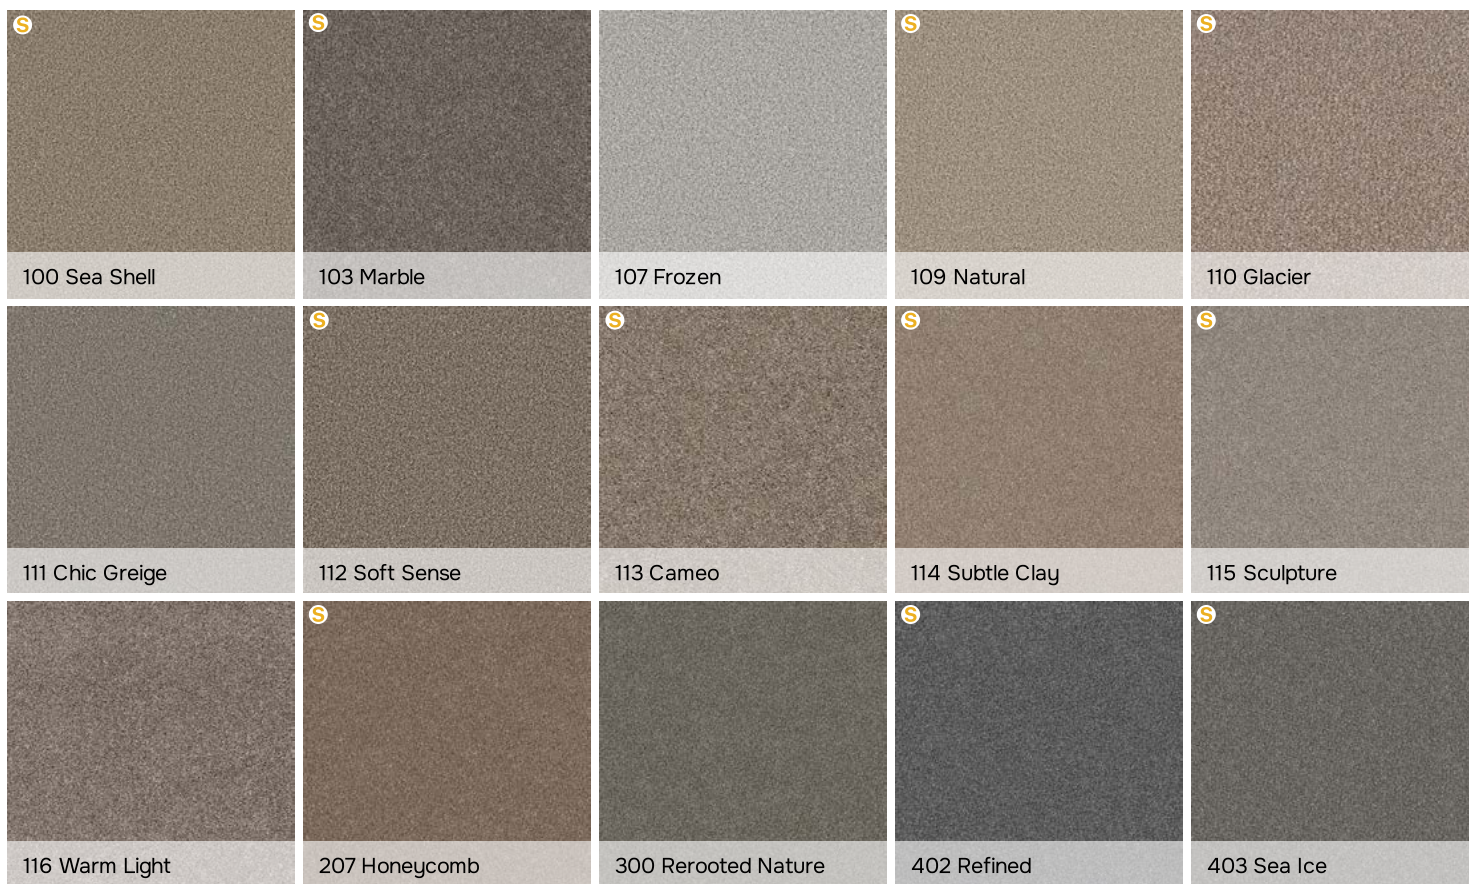

# GOLD CARPET

7P0EI GALORE

ALSO IN WIDER WIDTH: 7P0EJ GALORE 15'  
and 2 higher ounce weight upgrades

403 Sea Ice

 500 Alaskan Air	 501 Ashes	 502 Shadow	 508 Rock Crystal	 509 Vintage
 700 Worn Path	 705 Mission Ridge	 706 Cafe Noir	 708 Urban Rustic	

## GOLD CARPET

7POEI GALORE

<b>Product Type</b>	Soft Surface - Shaw Floors	
<b>Collection</b>	Pet Perfect	
<b>Description</b>	Textured Cut Pile	
<b>Fiber</b>	100% ANSO® High Performance PET	
<b>Dye Method</b>	Solution Dyed	
<b>Primary Backing</b>	Polypropylene	
<b>Secondary Backing</b>	SoftBac®	
<b>Product Size</b>	12 ft	3.66 m
<b>Face Weight</b>	43.9 oz/yd <sup>2</sup>	1488.5 g/m <sup>2</sup>
<b>Gauge</b>	5/32 in	25.2 per 10 cm
<b>Tufts</b>	10.4 per in	41 per 10 cm
<b>Twist Information</b>	0	
<b>Number of Colors</b>	24	
<b>Durability Rating</b>	0.00	
<b>Total Recycled Content</b>	28.63% (Pre-Consumer 0%   Post-Consumer 28.63%)	
<b>Warranty</b>	Shaw 18 Year Warranty	
<b>Maintenance</b>	<a href="#">Carpet Care &amp; Maintenance Guide</a>	
<b>Environmental</b>	<a href="#">Environmental Product Declaration (EPD)</a> <a href="#">CRI® Green Label Plus (GLP9970)</a>	