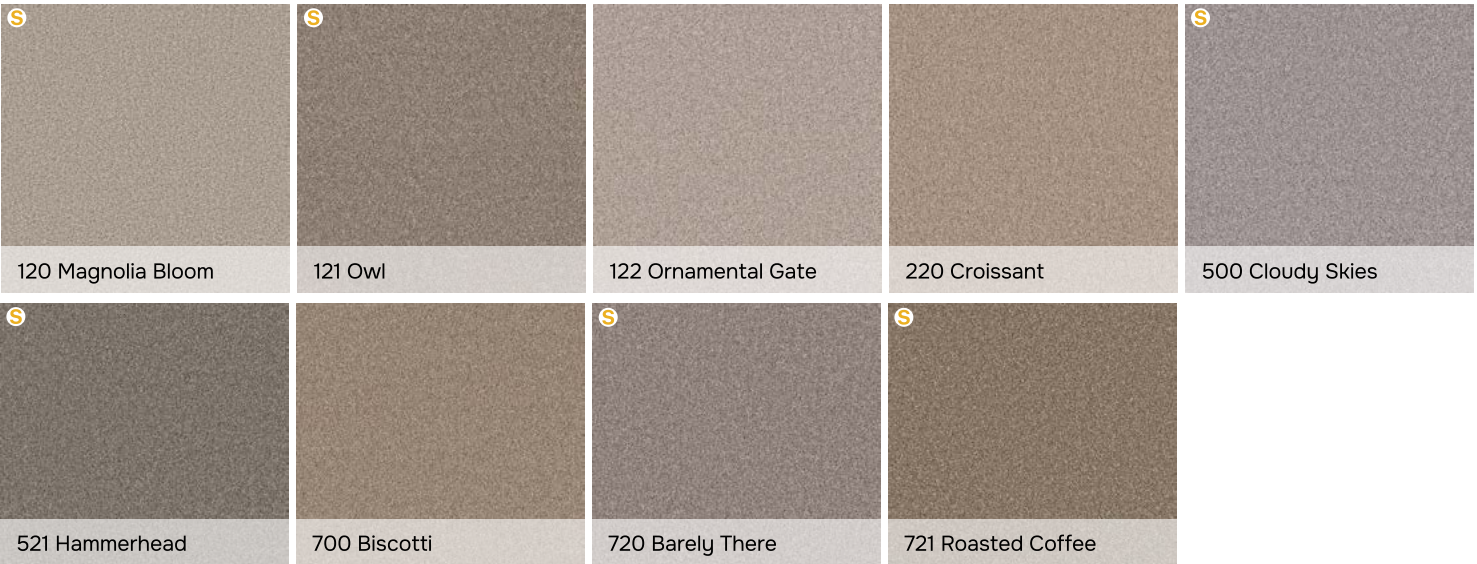

RE7

BRONZE CARPET

7P1YI BANG

520 Fog

RE7

BRONZE CARPET

7P1YI BANG

Product Type	Soft Surface - Shaw Floors	
Description	Texture	
Fiber	100% ANSO® High Performance PET	
Dye Method	Predyed	
Primary Backing	Synthetic	
Secondary Backing	ClassicBac®	
Product Size	12 ft	3.66 m
Face Weight	25 oz/yd ²	847.6 g/m ²
Finished Pile Thickness	0.52 in	13.21 mm
Gauge	3/16 in	21 per 10 cm
Tufts	8.4 per in	33 per 10 cm
Density	1689 oz/yd ³	0.062 g/cm ³
Twist Information	5.2	
Number of Colors	9	
Pill Test	Pass	
FHA Data UM44D		
Certification Number	53438	
Type	I	
Class	1	
Texture	B	
Durability Rating	3.25	
Total Recycled Content	22.99% (Pre-Consumer 0% Post-Consumer 22.99%)	
Warranty	Shaw 10 Year Warranty	