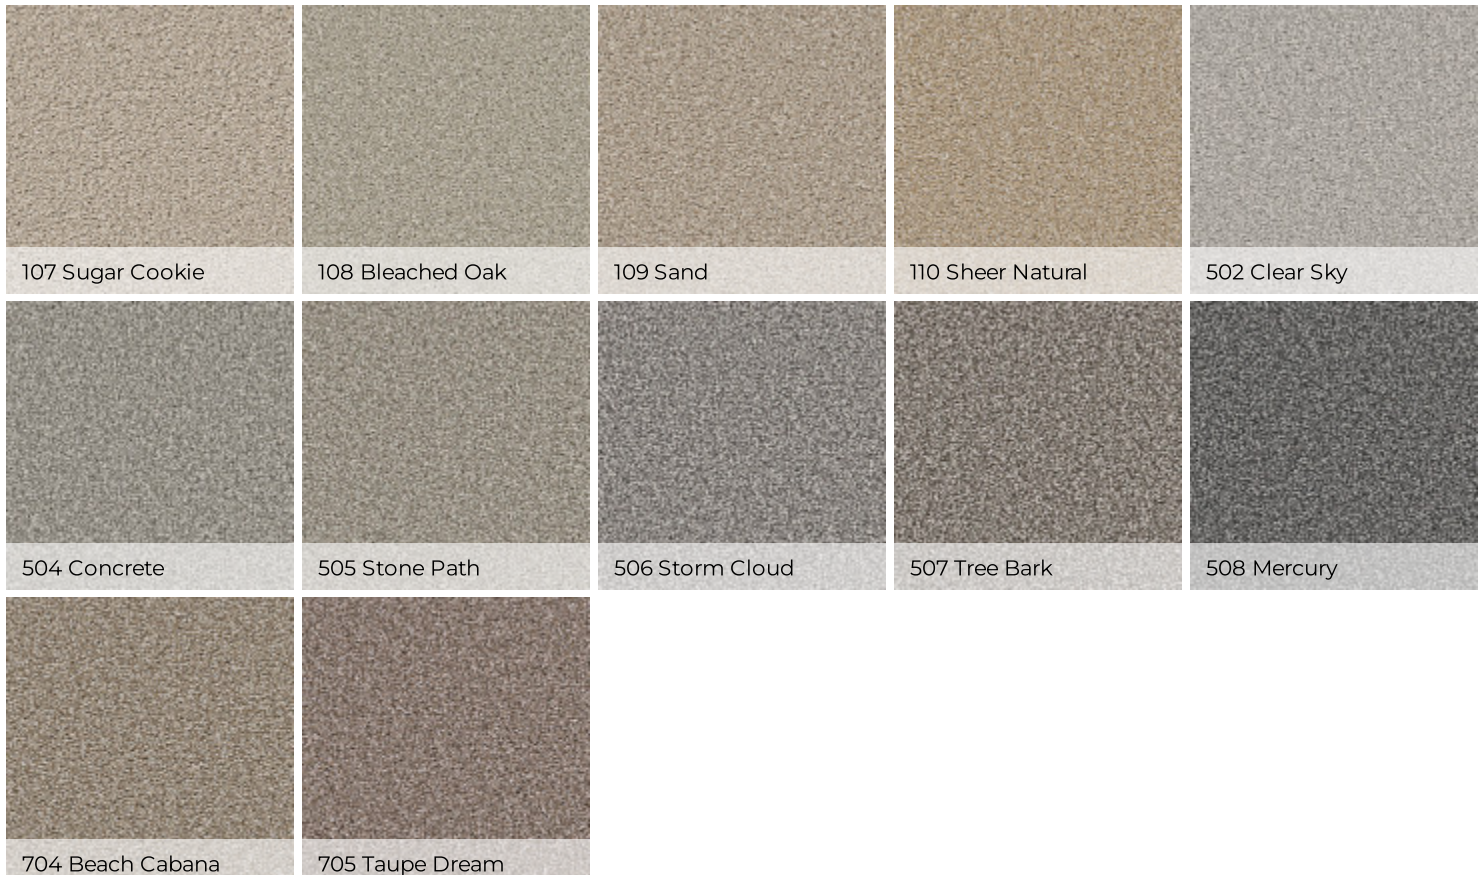

CARPET

Sailor (7POFK SLV CPT)

Style Number	7POFK	
Product Type	Broadloom	
Dye Method	Predyed	
ColorGuard	Yes	
Primary Backing	Polypropylene	
Product Size	12 ft	3.66 m
Face Weight	34.1 oz/yd ²	1156.2 g/m ²
Finished Pile Thickness	0.6 in	15.24 mm
Gauge	5/32 in	25.2 per 10 cm
Tufts	9.3 per in	36 per 10 cm
Density	2046 oz/yd ³	0.076 g/cm ³
Twist Information	0	
Number of Colors	12	
Pill Test	Pass	
Durability Rating	3.25	
Environmental	CRI Certification (GLP9970)	

Colors

CARPET

Sailor (7POFK SLV CPT)

705 Taupe Dream