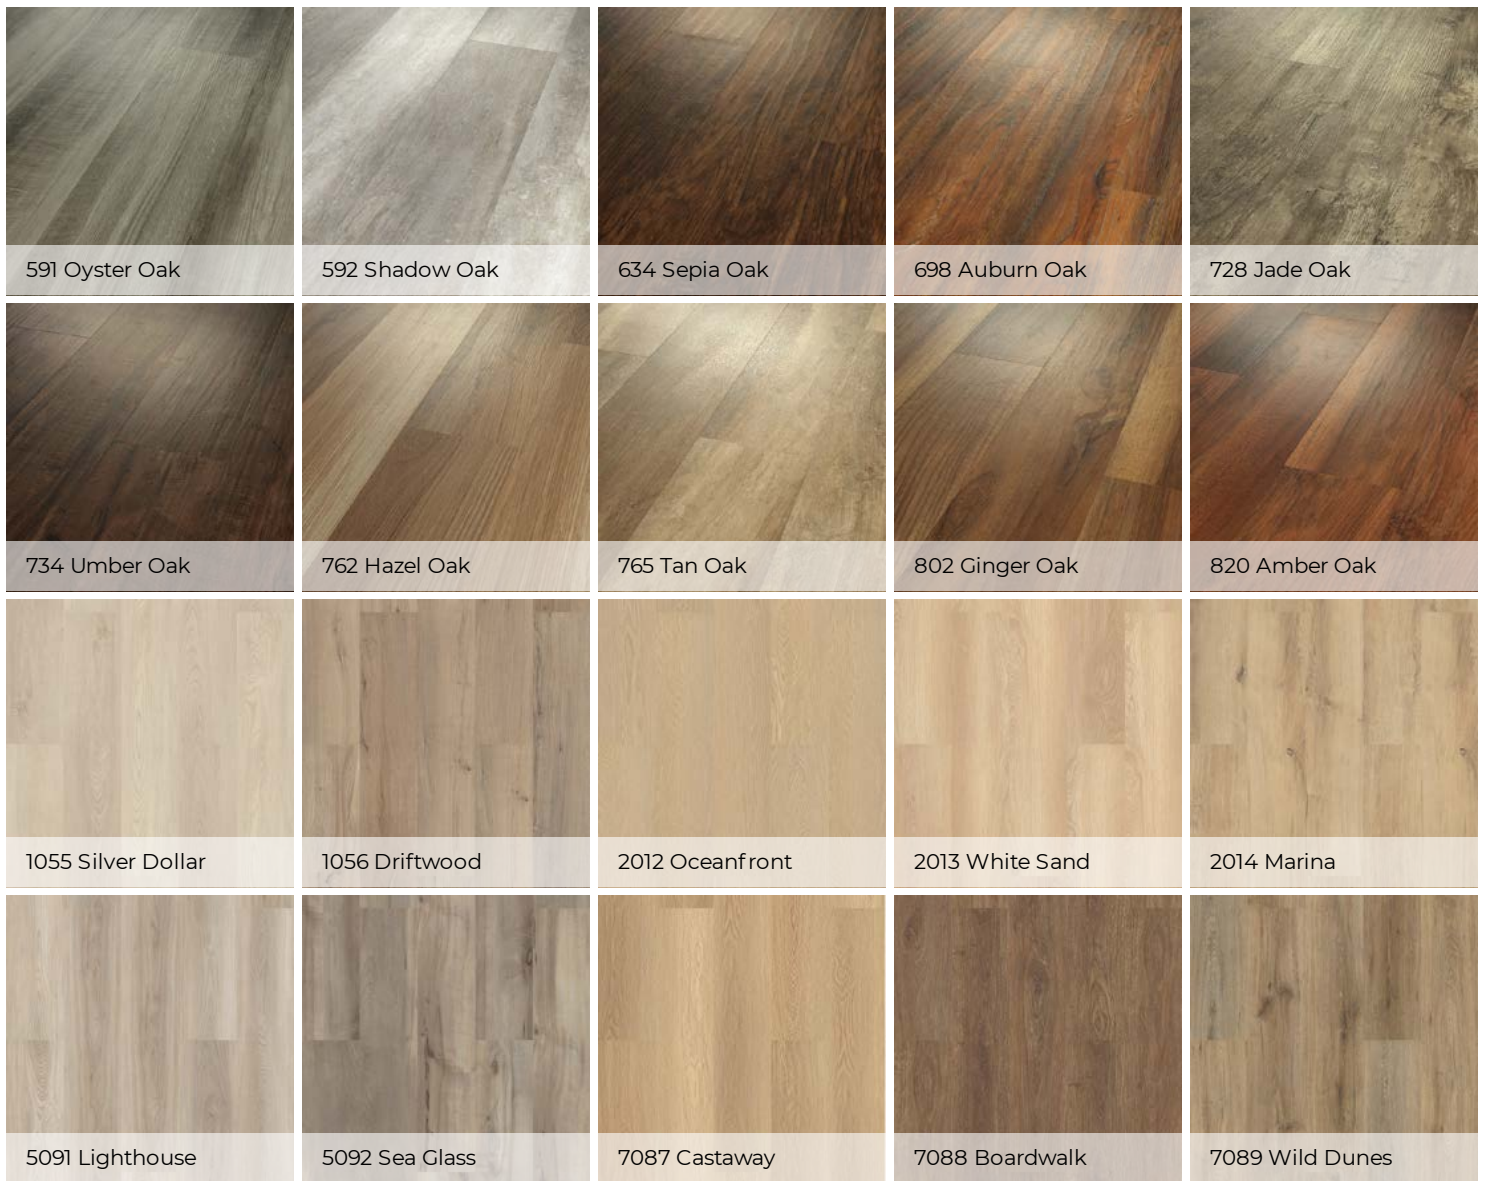

LUXURY VINYL

WW535 PROCORE PLUS

Construction	SPC	
Profile	Click	
Size	7" x 48"	17.78 cm x 121.92 cm
Overall Thickness	0.189"	4.8 mm
Wear Layer Thickness	12 mil (0.012")	0.3 mm
Finish	ArmourBead	
Edge Description	Micro Bevel	
Area per Carton	18.68 sq ft	1.74 sq m
Area per Pallet	1494.4 sq ft	138.83 sq m
Installation	Floating	
Installation Grade	Above, On, Below	
Ortho-Phthalates Free	Yes	
FloorScore Certified	Yes	
Residential Warranty	30 Years	
Commercial Warranty	7 Year Light Commercial	
Smoke Density (ASTM E662, Flaming Mode)	Passes, <450	
Radiant Panel (ASTM E648)	Passes, Class I	

Colors

LUXURY VINYL

WW535 PROCORE PLUS

Coordinating Trim

Baby Threshold*

T-Molding*

Multi-Purpose Reducer*

Quarter Round