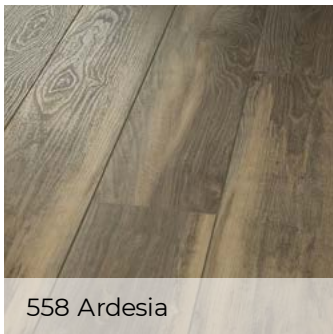

LUXURY VINYL

WW539 PLATINUM 4.5 LVP

794 ORSO

LUXURY VINYL

WW539 PLATINUM 4.5 LVP

Construction	WPC	
Profile	Fold-N-Tap	
Size	7" x 48"	17.78 cm x 121.92 cm
Overall Thickness	0.315"	8 mm
Wear Layer Thickness	20 mil (0.02")	0.5 mm
Finish	ArmourBead	
Edge Description	Accent Bevel	
Area per Carton	18.91 sq ft	1.76 sq m
Area per Pallet	1323.7 sq ft	122.98 sq m
Installation	Floating	
Installation Grade	Above, On, Below	
Color Variation	Yes	
Ortho-Phthalates Free	Yes	
Embossed In Register	Yes	
FloorScore Certified	Yes	
Residential Warranty	Lifetime	
Commercial Warranty	10 Year Light Commercial	
Radiant Panel (ASTM E648)	Passes, Class I	

794 Orso

578 Temporale

594 Tempesta

159 Saggio

598 Calcare

737 Terreno

589 Tufo

587 Fiano