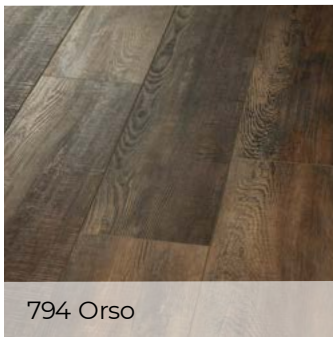

LUXURY VINYL

WW539 PLATINUM 4.5 LVP

794 ORSO

LUXURY VINYL

WW539 PLATINUM 4.5 LVP

Construction	WPC	
Profile	Fold-N-Tap	
Size	7" x 48"	17.78 cm x 121.92 cm
Overall Thickness	0.315"	8 mm
Wear Layer Thickness	20 mil (0.02")	0.5 mm
Finish	ArmourBead	
Edge Description	Accent Bevel	
Area per Carton	18.91 sq ft	1.76 sq m
Area per Pallet	1323.7 sq ft	122.98 sq m
Installation	Floating	
Installation Grade	Above, On, Below	
Color Variation	Yes	
Ortho-Phthalates Free	Yes	
Embossed In Register	Yes	
FloorScore Certified	Yes	
Residential Warranty	Lifetime	
Commercial Warranty	10 Year Light Commercial	
Radiant Panel (ASTM E648)	Passes, Class I	

794 Orso

578 Temporale

594 Tempesta

159 Saggio

598 Calcare

737 Terreno

589 Tufo

587 Fiano