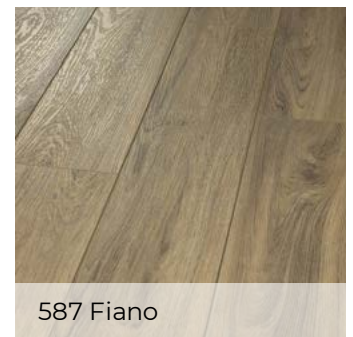

LUXURY VINYL

WW539 PLATINUM 4.5 LVP

794 ORSO

LUXURY VINYL

WW539 PLATINUM 4.5 LVP

Construction	WPC	
Profile	Fold-N-Tap	
Size	7" x 48"	17.78 cm x 121.92 cm
Overall Thickness	0.315"	8 mm
Wear Layer Thickness	20 mil (0.02")	0.5 mm
Finish	ArmourBead	
Edge Description	Accent Bevel	
Area per Carton	18.91 sq ft	1.76 sq m
Area per Pallet	1323.7 sq ft	122.98 sq m
Installation	Floating	
Installation Grade	Above, On, Below	
Color Variation	Yes	
Ortho-Phthalates Free	Yes	
Embossed In Register	Yes	
FloorScore Certified	Yes	
Residential Warranty	Lifetime	
Commercial Warranty	10 Year Light Commercial	
Radiant Panel (ASTM E648)	Passes, Class I	

794 Orso

578 Temporale

594 Tempesta

159 Saggio

598 Calcare

737 Terreno

589 Tufo

587 Fiano