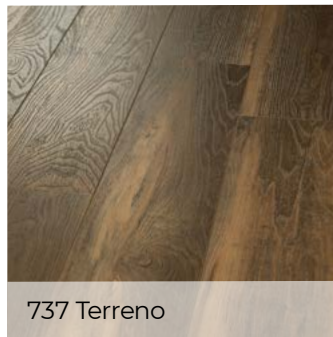

LUXURY VINYL

WW539 PLATINUM 4.5 LVP

794 ORSO

LUXURY VINYL

WW539 PLATINUM 4.5 LVP

Construction	WPC	
Profile	Fold-N-Tap	
Size	7" x 48"	17.78 cm x 121.92 cm
Overall Thickness	0.315"	8 mm
Wear Layer Thickness	20 mil (0.02")	0.5 mm
Finish	ArmourBead	
Edge Description	Accent Bevel	
Area per Carton	18.91 sq ft	1.76 sq m
Area per Pallet	1323.7 sq ft	122.98 sq m
Installation	Floating	
Installation Grade	Above, On, Below	
Color Variation	Yes	
Ortho-Phthalates Free	Yes	
Embossed In Register	Yes	
FloorScore Certified	Yes	
Residential Warranty	Lifetime	
Commercial Warranty	10 Year Light Commercial	
Radiant Panel (ASTM E648)	Passes, Class I	

794 Orso

578 Temporale

594 Tempesta

159 Saggio

598 Calcare

737 Terreno

589 Tufo

587 Fiano